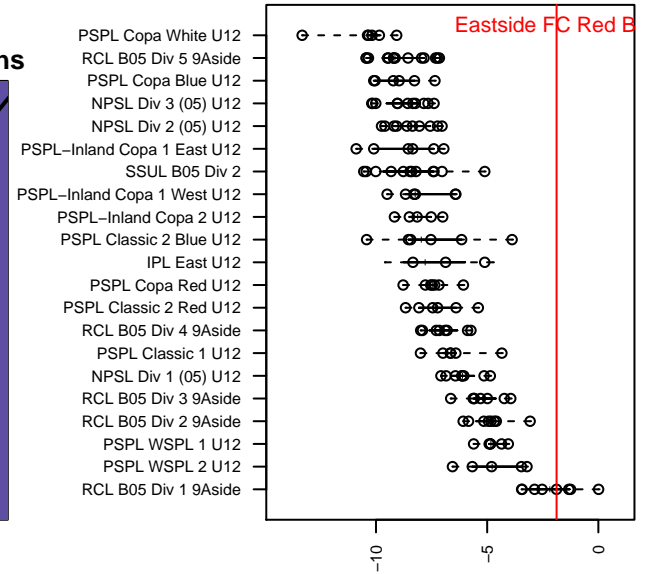

**attack and defense rating
relative to others at age
and all opponents in last 13 months**