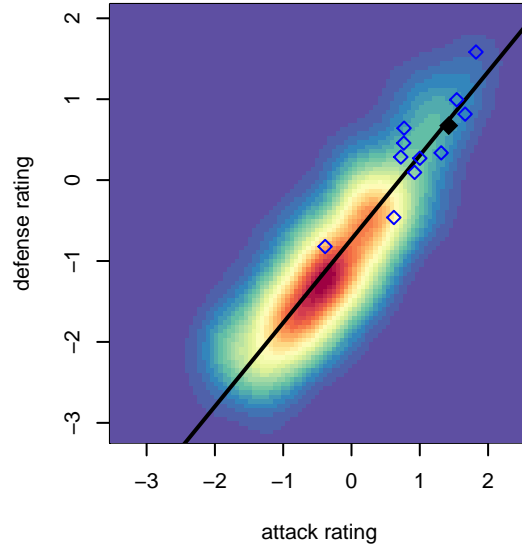

**attack and defense rating
relative to others at age
and all opponents in last 13 months**