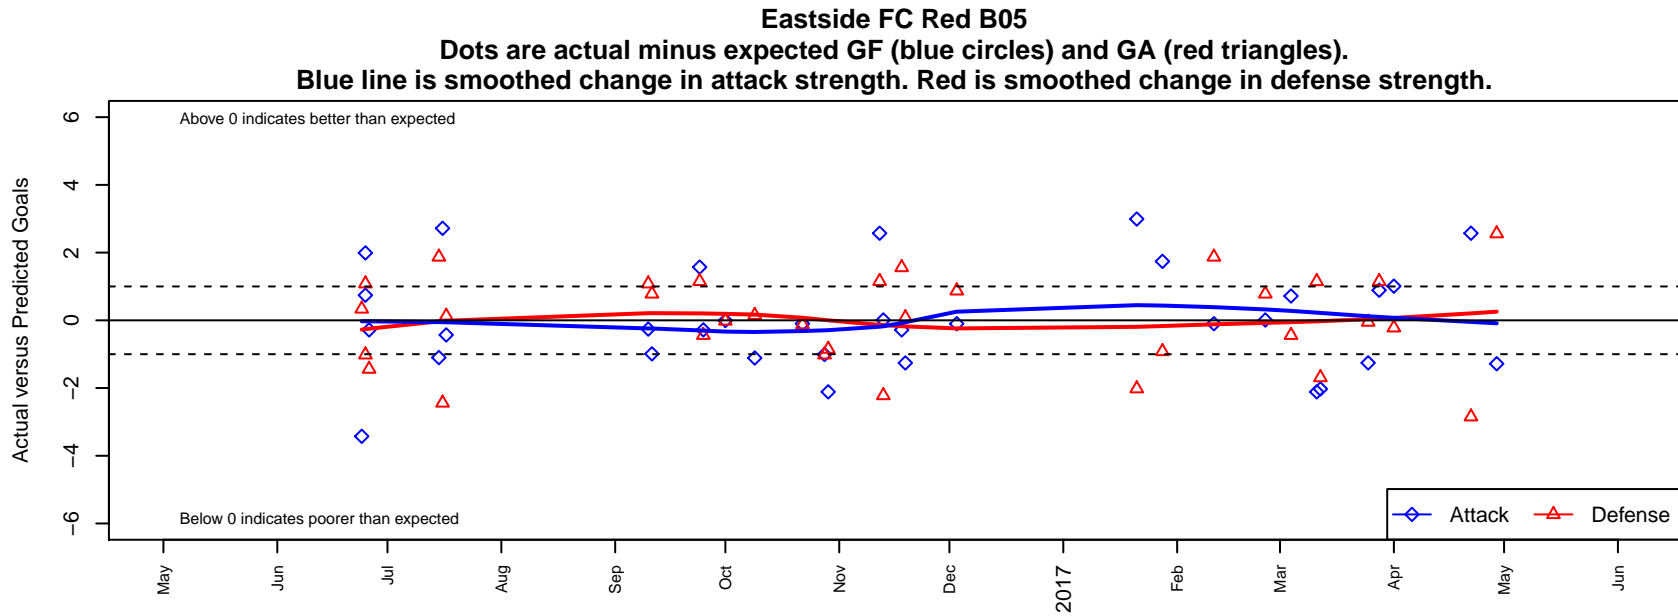

**attack and defense variance (black dot)
relative to other teams
and top 10 in region**

**attack and defense rating
relative to others at age
and all opponents in last 13 months**

Eastside FC Red B05

Eastside FC
Preston, WA
B05 total strength=1103
attack=4.15 defense=1.96
fall league = RCL B05 Div 1 9Aside
spr league = Win RCL B05 Div 1

alt names used:
EASTSIDE FC B05 RED (WA)
Eastside B05 Red
Eastside FC B05 Red A
Eastside FC B05 Red A
Eastside FC B05 Red A

Venues played:
2016 Rainier Challenge Samba U12
2016 Nike Crossfire Challenge Super 9v9 U12
2016 RCL B05 Div 1 9Aside
2016 Win RCL B05 Div 1
2016 WYS Championship B05