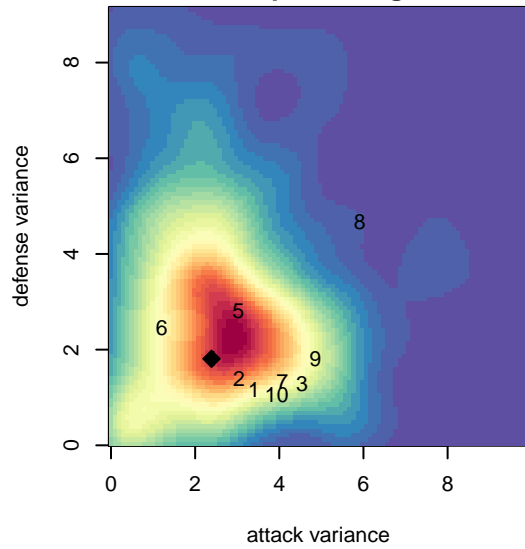

**attack and defense variance (black dot)
relative to other teams
and top 10 in region**